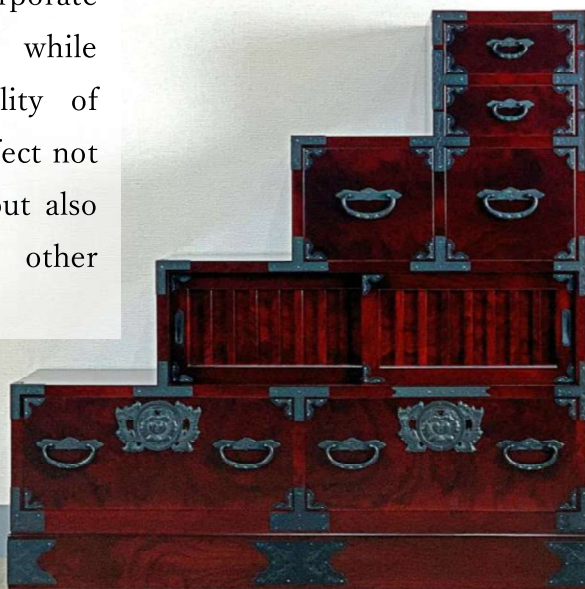

Tradition and Modernity

In addition to traditional furniture, modern versions that incorporate contemporary sensibilities while preserving the functionality of Japanese furniture are perfect not only for Japanese rooms but also for living rooms and other Western-style spaces.